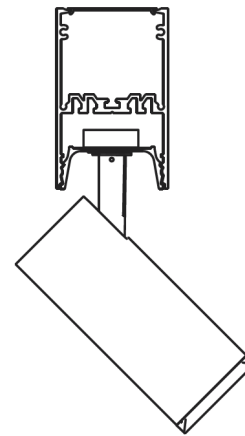

IOTA

Aluminium linear LED lighting profile

The Linear Iota is a profile made of an extruded aluminium, powder-coated with a fine matte finish with a dark cover and additional spot light. Available as a ceiling mounted, recessed, trimless, suspended or up&down fitting, The Linear Iota is available in various finishes and lengths.

- **Length:** from 500mm to 3000mm
- **Mounting:** ceiling, recessed, trimless, suspended or up&down fitting
- **Finishes:** white, black, grey, old steel, old copper or white marble

Finish options

white black grey old copper old steel white marble

Dimensions

Diagram shows ceiling mounted option. Other diagrams below.

Warranty

1-year guarantee available as standard

5-year extended warranty available on request