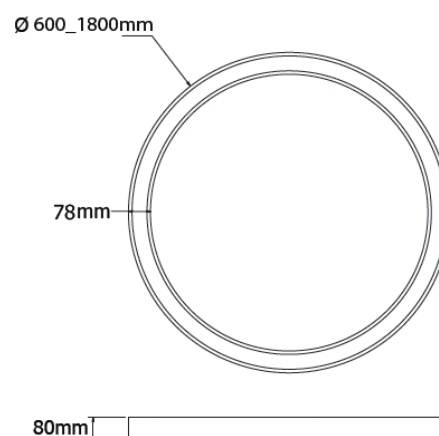

Dimensions