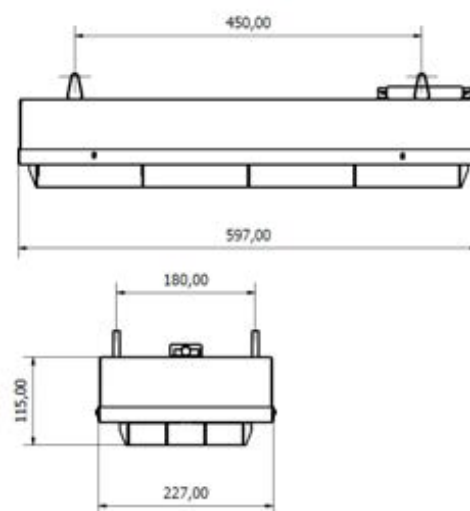

## RUTILE

The Rutile has a steel louvred front with double protection, ideal for sports halls & gyms.

- IP20
- MH/SON equivalent
- Steel louvred front
- Glare reduction with front grill
- Includes sensor protection (when installed)
- 142.6Lm/W
- CCT: 3000K / 4000K / 5000K
- Wattage: 72W / 108W / 144W / 180W / 210W
- Power Factor >0.9
- Integral emergency options

### Dimensions (72W)

### Warranty

1-year guarantee available as standard

5-year extended warranty available on request

Description	Replaces	Weight (kg)	Circuit Watts (W)	Board Lumens	Luminaire Lumens	Ll/cW
108W LED Sports Hall Luminaire	250W SON/MH	10.60	108	15409	12635	117.0
144W LED Sports Hall Luminaire	250W SON/MH	11.00	144	20611	16901	117.4
180W LED Sports Hall Luminaire	400W SON	12.80	180	25764	21126	117.4
210W LED Sports Hall Luminaire	400W MH	13.10	210	30916	25351	120.7