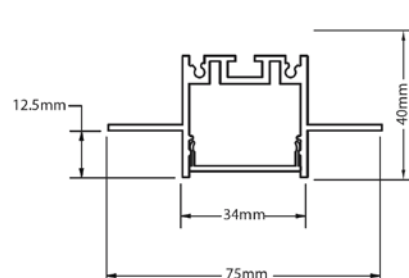

POLLUX

Aluminium linear LED lighting profile

The Linear Pollux is a profile made of an extruded aluminium, powder-coated with a fine matte finish and a flat cover. Available as a ceiling-mounted, recessed, trimless or suspended fitting. The Linear Pollux is available in Black or White finishes and various lengths.

- **Length:** from 500mm to 2500mm
- **Mounting:** ceiling, recessed, trimless or suspended
- **Finishes:** white or black

Finish options

Dimensions

Diagram shows ceiling mounted option. Other diagrams below.

Warranty

1-year guarantee available as standard

5-year extended warranty available on request

Trimless