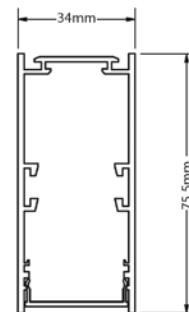

- **Length:** from 500mm to 2500mm
- **Mounting:** ceiling, recessed, trimless or suspended
- **Finishes:** white or black

### Dimensions

Diagram shows ceiling mounted option. Other diagrams below.