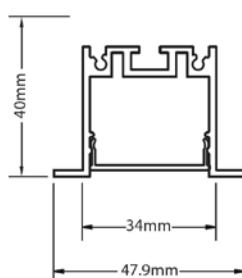

POLLUX

Aluminium linear LED lighting profile

The Linear Pollux is a profile made of an extruded aluminium, powder-coated with a fine matte finish and a flat cover. Available as a ceiling-mounted, recessed, trimless or suspended fitting. The Linear Pollux is available in Black or White finishes and various lengths.

- **Length:** from 500mm to 2500mm
- **Mounting:** ceiling, recessed, trimless or suspended
- **Finishes:** white or black

Finish options

Dimensions

Diagram shows ceiling mounted option. Other diagrams below.

Warranty

1-year guarantee available as standard

5-year extended warranty available on request

Recessed