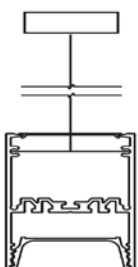

Warranty

1-year guarantee available as standard

5-year extended warranty available on request

Pendant