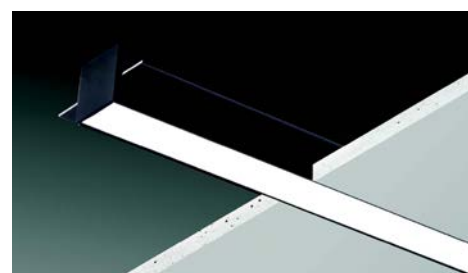

Finish options

white

black