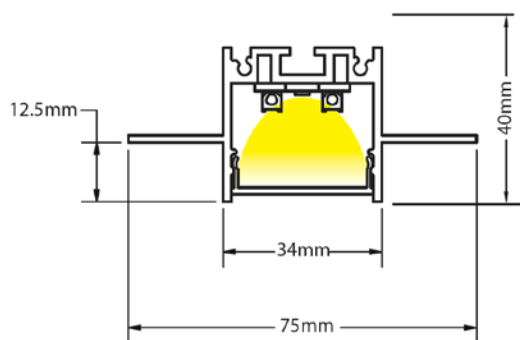

RIGEL

Aluminium linear LED luminaire

Trimless