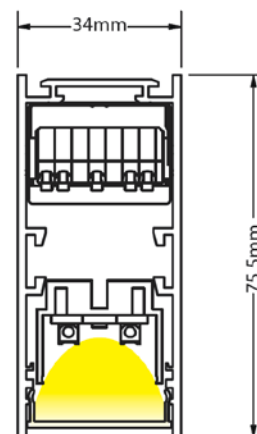

RIGEL

Aluminium linear LED luminaire

The Linear Rigel is an LED luminaire made of an extruded aluminium, powder-coated with a fine matte finish providing a direct light through a PMMA diffuser. Available as a ceiling mounted, recessed, trimless or suspended fitting, the Linear Rigel is available in Black or White finishes and various lengths.

- **Length:** from 580mm to 2280mm
- **Mounting:** ceiling, recessed, trimless or suspended fitting
- **LED colours (CCT):** 2700K, 3000K, 4000K or 6500K.
- **Finishes:** white or black
- Available in two different Lumen outputs plus tunable white
- CRi 80 or 90
- On-off or dimmable version (Dali, 0-10V, Push Button and Bluetooth)
- L80 B50 @50,000h (Ta 24°)
- Colour consistency <3SDCM
- Seamless and continuous light

Finish options

white

black

Dimensions

Diagram shows ceiling mounted option. Other diagrams overleaf.

Warranty

1-year guarantee available as standard

5-year extended warranty available on request