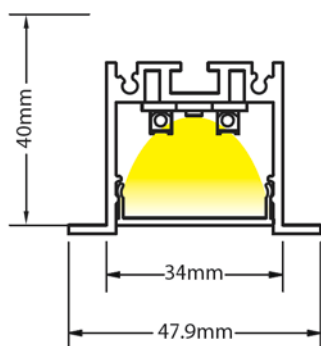

RIGEL

Aluminium linear LED luminaire

Recessed