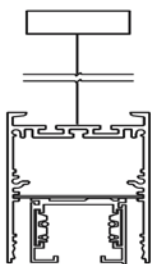

ALTAIR

Aluminium linear LED lighting profile

The Linear Altair is a profile made of an extruded aluminium, powder-coated with a fine matte finish. Available as a ceiling mounted, recessed, trimless, suspended or up&down fitting, The Linear Altair is available in various finishes and lengths.

- **Length:** from 500mm to 3000mm
- **Mounting:** ceiling, recessed, trimless, suspended or up&down fitting
- **Finishes:** white, black, grey, old steel, old copper or white marble

Finish options

white black grey old copper old steel white marble

Dimensions

Diagram shows ceiling mounted option. Other diagrams below.

Warranty

1-year guarantee available as standard

5-year extended warranty available on request

Pendant

Recessed

Trimless