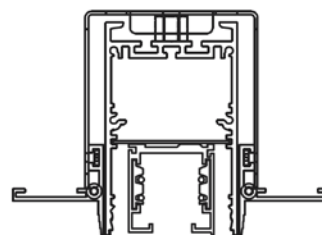

ALTAIR

Aluminium linear LED lighting profile

The Linear Altair is a profile made of an extruded aluminium, powder-coated with a fine matte finish. Available as a ceiling mounted, recessed, trimless, suspended or up&down fitting, The Linear Altair is available in various finishes and lengths.

- **Length:** from 500mm to 3000mm
- **Mounting:** ceiling, recessed, trimless, suspended or up&down fitting
- **Finishes:** white, black, grey, old steel, old copper or white marble

Finish options

white black grey old copper old steel white marble

Dimensions

Diagram shows ceiling mounted option. Other diagrams below.

Warranty

1-year guarantee available as standard

5-year extended warranty available on request

Pendant

Recessed

Trimless