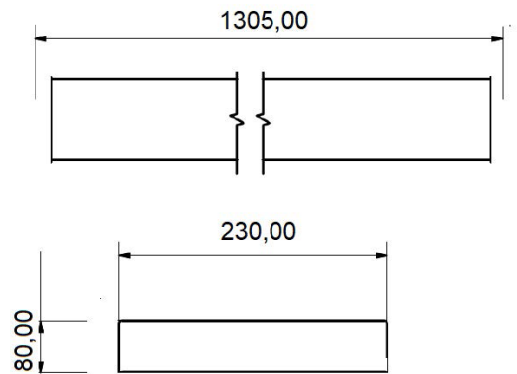

GARNET

A versatile LED lowbay fitting with high efficiency and range of light outputs.

- IP20
- MH/SON equivalent
- LED optimised diffuser
- 147.2Lm/W
- CCT: 3000K / 4000K / 5000K
- Length: 1305mm
- Wattage: 72W / 144W / 210W / 285W / 360W
- Power Factor >0.9
- Integral emergency options

Dimensions

Warranty

1-year guarantee available as standard

5-year extended warranty available on request

Description	Replaces	Weight (kg)	Circuit Watts (W)	Board Lumens	Luminaire Lumens	Ll/cW
72W LED Lowbay	150W SON/MH	10.0	72	9829	8846	122.9
144W LED Lowbay	250W SON/MH	10.6	144	19658	17692	122.9
210W LED Low Bay	400W SON/MH	11.0	210	30916	27825	132.5
285W LED Low Bay	6 x 49W T5	12.8	285	39316	35384	124.2
360W LED Low Bay	6 x 80W T5	13.1	360	51528	46375	128.8